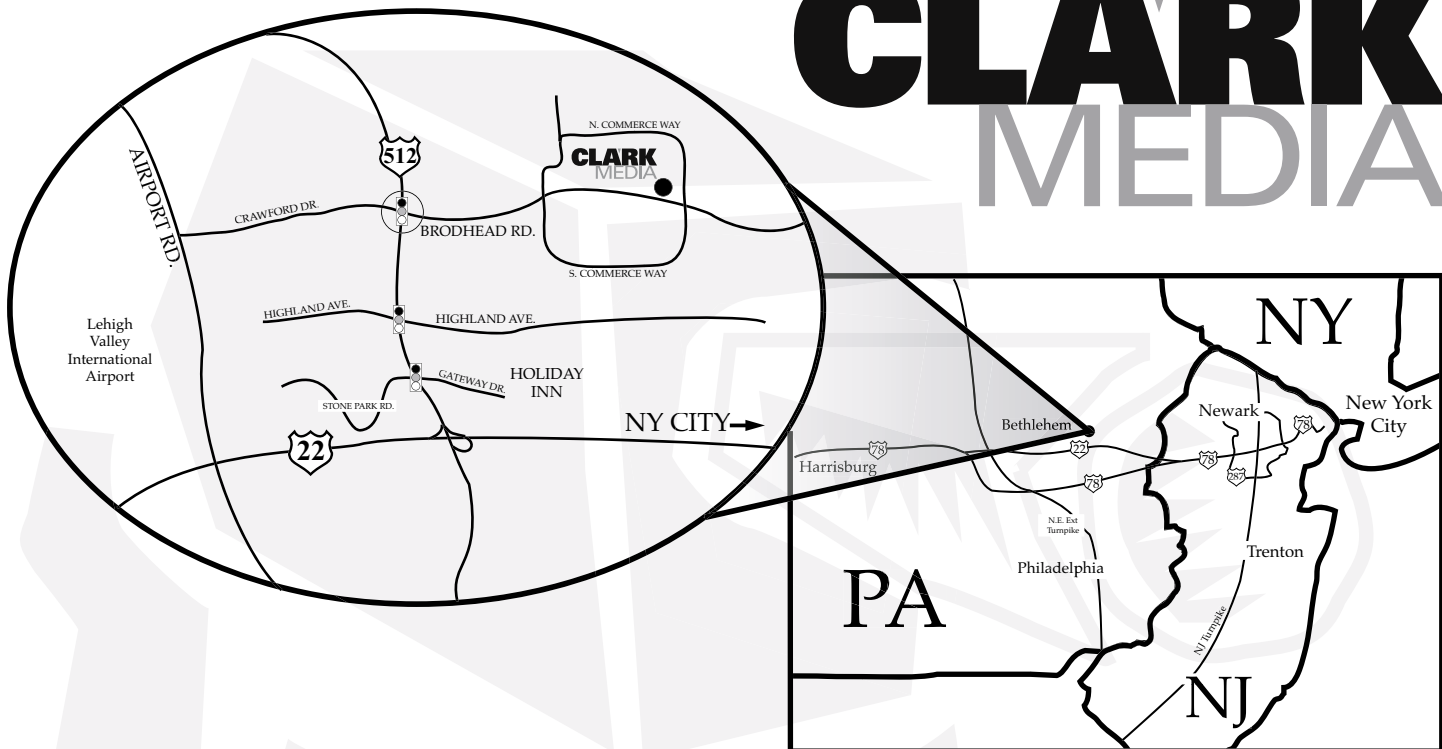

CLARK MEDIA

From New York and New Jersey

Take I-78 West (I-78 can be reached from the NJ turnpike in the area of the Newark Airport and also by Rt. 287 in Central New Jersey) to Exit 3 (Phillipsburg / Alpha), the last exit in New Jersey. (P.S., At the end of the ramp disregard signs for alternate route 22.) Follow Route 22 west and in approximately 5 miles you will cross a toll bridge into the state of Pennsylvania. About 10 miles into Pennsylvania, take the 512/Center street exit. At the traffic light at the end of the ramp, turn right and travel north on Rt. 512. At the 3rd traffic light (not counting the one at the exit!), turn right onto Brodhead Road. You have just entered Lehigh Valley Industrial Park IV. We are located approximately 6/10's of a mile on the left side at 296 Brodhead Road. Our Building is a tan and glass block building with a green roof, on the corner of Brodhead road and North Commerce Way. If you get to a stop sign at Township Line Road, you went 200 yards too far.

From points north and south via the PA Turnpike

From the northeast extension of the PA Turnpike take exit 33 (Lehigh Valley). Travel Route 22 East approximately 12 miles. Take the 512/Center Street Exit. At the traffic light at the end of the ramp, turn right and travel north on Rt. 512. At the 3rd traffic light (not counting the one at the exit!), turn right onto Brodhead Road. You have just entered Lehigh Valley Industrial Park IV. We are located approximately 6/10's of a mile on the left side at 296 Brodhead Road. Our Building is a tan and glass block building with a green roof, on the corner of Brodhead road and North Commerce Way. If you get to a stop sign at Township Line Road, you went 200 yards too far.